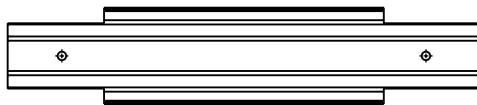

BOX COMPONENTS

ID	PART CODE	DESCRIPTION	QTY.
A	B50	DOOR RAIL	2X
B	B53	SIDE RAIL B	2X
C	B54	SIDE RAIL C	2X
D	D12	TOEBOARD EXTENSION	2X
E	T15	RAIL CONNECTOR	4X
F	H10	M10 x 1.25 x 30 mm	4X
G	J10	M8 x 1.25 x 20 mm	4X
H	H8	M8 x 1.25 x 35 mm	8X
I	H81	M10 X 1.25	4X
J	J11	M8 X 1.25	12X
K	Z22	TOGGLE PIN	4X

A

D

HARDWARE

TOOLS NEEDED (NOT INCLUDED)