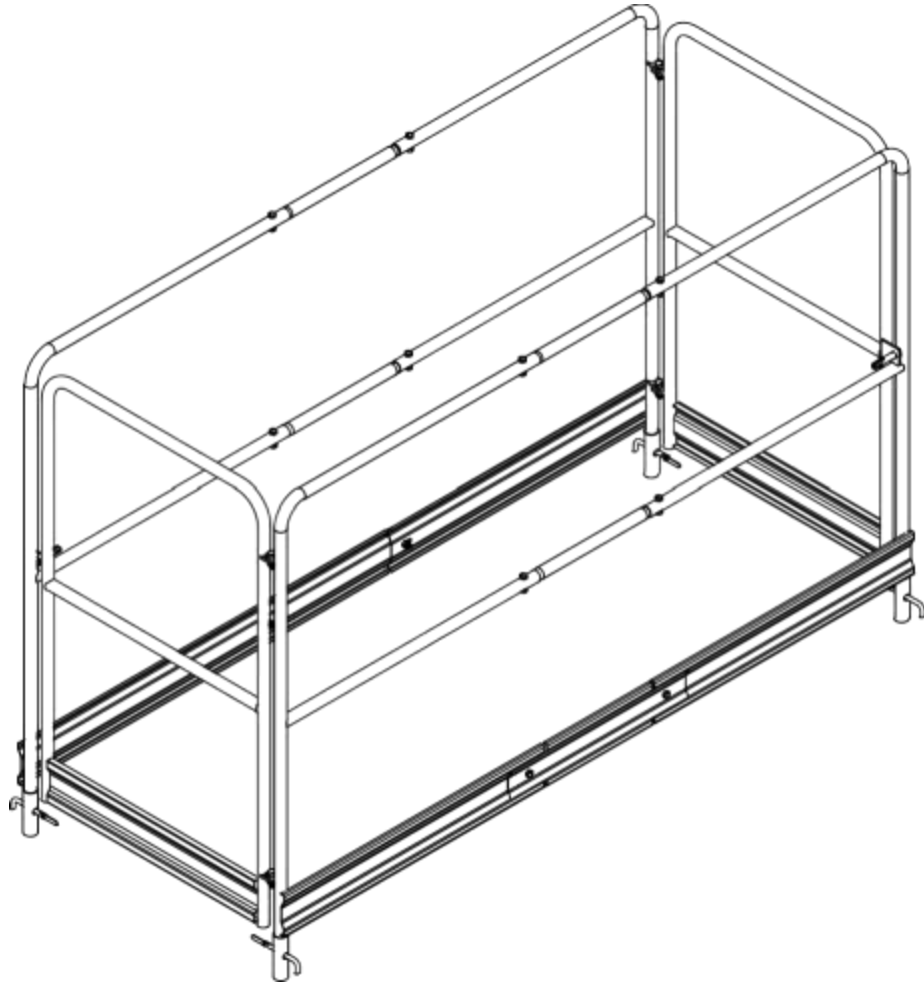

# GUARDRAIL SYSTEM

Compatible with:

**Multi-Purpose scaffold  
(MPISU and MPISUS)  
Sold separately**

Image may differ from original assembly

# BOX COMPONENTS

ID	PART CODE	DESCRIPTION	QTY.
A	B50	DOOR RAIL	2X
B	B53	SIDE RAIL B	2X
C	B54	SIDE RAIL C	2X
D	D12	TOEBOARD EXTENSION	2X
E	T15	RAIL CONNECTOR	4X
F	H10	M10 x 1.25 x 30 mm	4X
G	J10	M8 x 1.25 x 20 mm	4X
H	H8	M8 x 1.25 x 35 mm	8X
I	H81	M10 X 1.25	4X
J	J11	M8 X 1.25	12X
K	Z22	TOGGLE PIN	4X