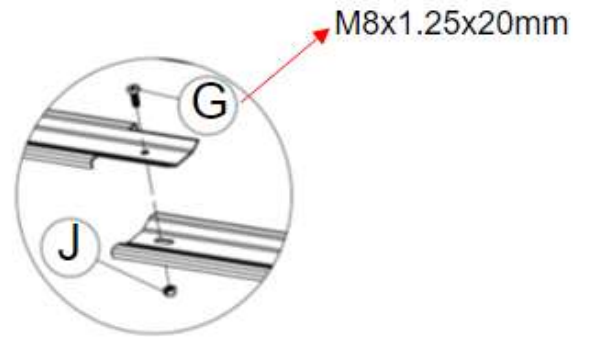

ASSEMBLY INSTRUCTIONS

REPEAT STEPS 1-4 WITH THE REMAINING COMPONENTS