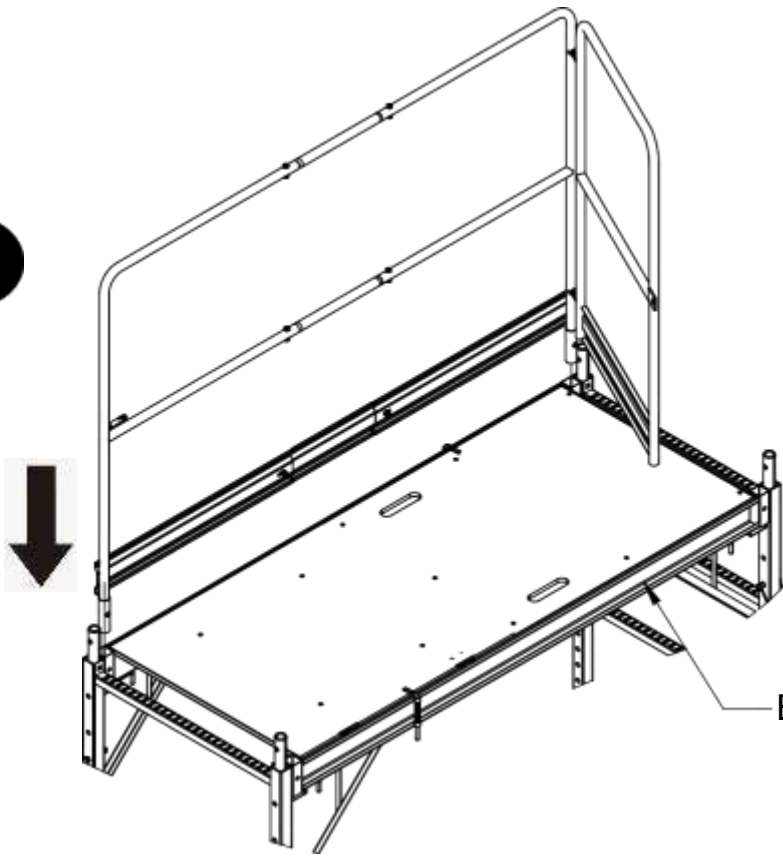

5

BUILD FRAMES SCAFFOLD
SOLD SEPARATELY

6