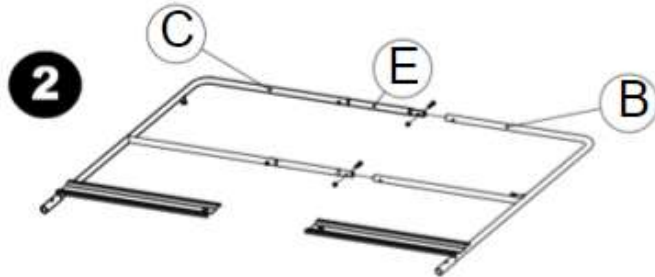

ASSEMBLY INSTRUCTIONS

REPEAT STEPS 1-4 WITH THE REMAINING COMPONENTS